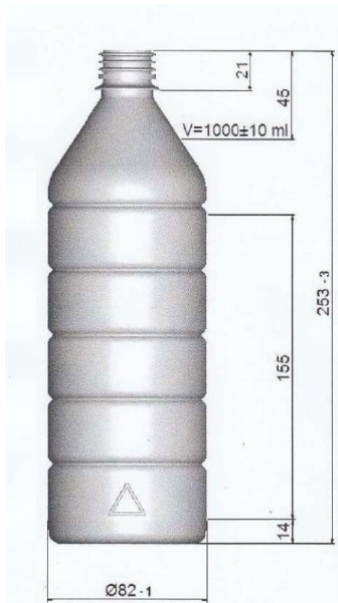

Jenny 1000

General info

Item no. (SKU):	
Family / Range:	MISC
Capacity:	1000ml
Neck:	28 PCO
Weight:	36
Shape:	Round
Material:	PET
Colour:	All Colours Available
Print Areas:	N/A
Country of Origin:	Lithuania

Packaging Info

Packed in Boxes

Box Dimensions (mm):	594 x 394 x 448
Quantity per box (pcs):	
Boxes per pallet (pcs):	
Quantity per pallet (pcs):	
Net weight (kg):	
Gross weight (kg):	
Pallet height (mm):	2400

Packed in PE bags on trays (Full pallet)

Tray dimensions (mm):	1200 x 800 x 50
Quantity per tray (pcs):	154
Quantity per PE bag (pcs):	
PE bags per tray (pcs):	
Trays per pallet (pcs):	9
Quantity per pallet (pcs):	1386
Net weight (kg):	50
Gross weight (kg):	64
Pallet height (mm):	2400